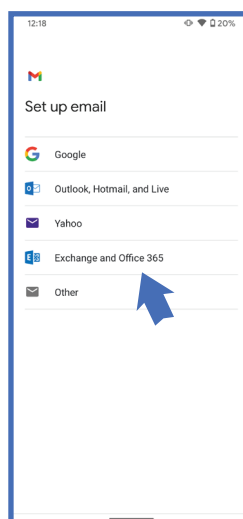

The MERIT Quick Guides are a series of step-by-step instructions to help you harness the power of technology.

1

If this is your first time adding an account, open the email app, tap **SKIP** on the initial popup, then choose **ADD AN EMAIL ADDRESS**.

2

If this is not your first time adding account, tap the menu icon, then tap **SETTINGS**, then tap **ADD ACCOUNT**.

3

If you are asked to choose an account type, select **EXCHANGE AND OFFICE 365**.

4

Enter your email address in the provided field, then tap **NEXT**.