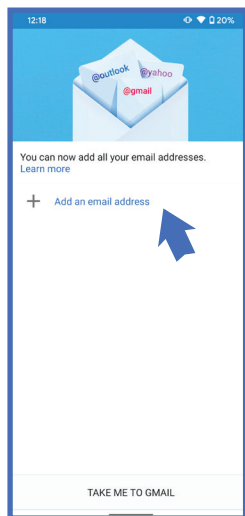

The MERIT Quick Guides are a series of step-by-step instructions to help you harness the power of technology.

1

If this is your first time adding an account, open the email app, tap **SKIP** on the initial popup, then choose **ADD AN EMAIL ADDRESS**.

2

If this is not your first time adding account, tap the menu icon, then tap **SETTINGS**, then tap **ADD ACCOUNT**.

3

If you are asked to choose an account type, select **EXCHANGE AND OFFICE 365**.

4

Enter your email address in the provided field, then tap **NEXT**.