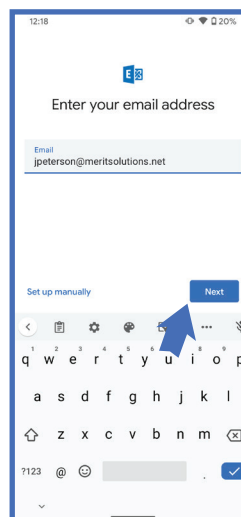

The MERIT Quick Guides are a series of step-by-step instructions to help you harness the power of technology.

1

If this is your first time adding an account, open the email app, tap **SKIP** on the initial popup, then choose **ADD AN EMAIL ADDRESS**.

2

If this is not your first time adding account, tap the menu icon, then tap **SETTINGS**, then tap **ADD ACCOUNT**.

3

If you are asked to choose an account type, select **EXCHANGE AND OFFICE 365**.

4

Enter your email address in the provided field, then tap **NEXT**.