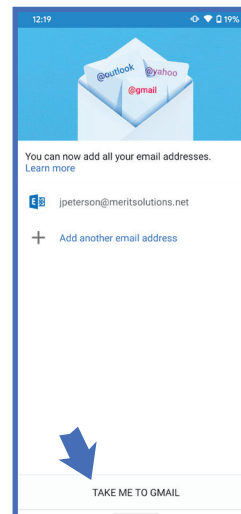

2

If this is not your first time adding account, tap the menu icon, then tap **SETTINGS**, then tap **ADD ACCOUNT**.

3

If you are asked to choose an account type, select **EXCHANGE AND OFFICE 365**.

4

Enter your email address in the provided field, then tap **NEXT**.

5 Allow your phone to load, then enter your password in the provided field. **TAP SIGN IN.**

6 Review the permissions that the email app needs in order to proceed, then tap **ACCEPT.**

7 On the following page, tap **DONE.**