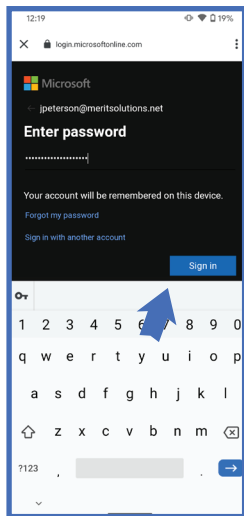

The MERIT Quick Guides are a series of step-by-step instructions to help you harness the power of technology.

5 Allow your phone to load, then enter your password in the provided field. **TAP SIGN IN.**